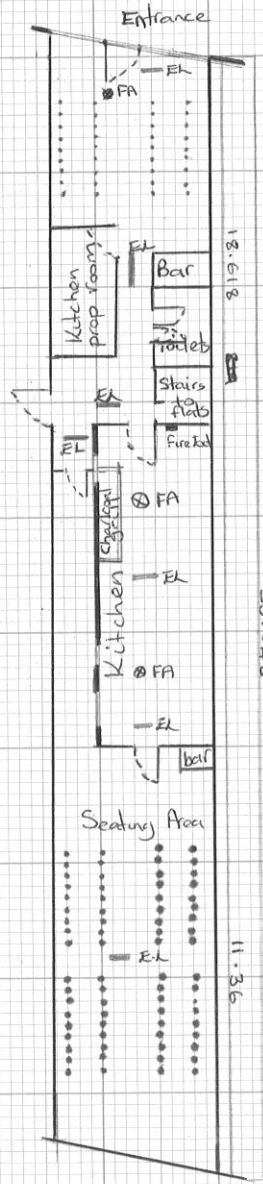

Floor Plans - 112 High Street EN3 4ES

- ⊗ FA - Fire Alarm
- EL - Emergency Lighting
- Fire Ext = foam or CO2 fire extinguisher or fire blanket

Ratio 1:100  
 1sq cm = 1sq metre